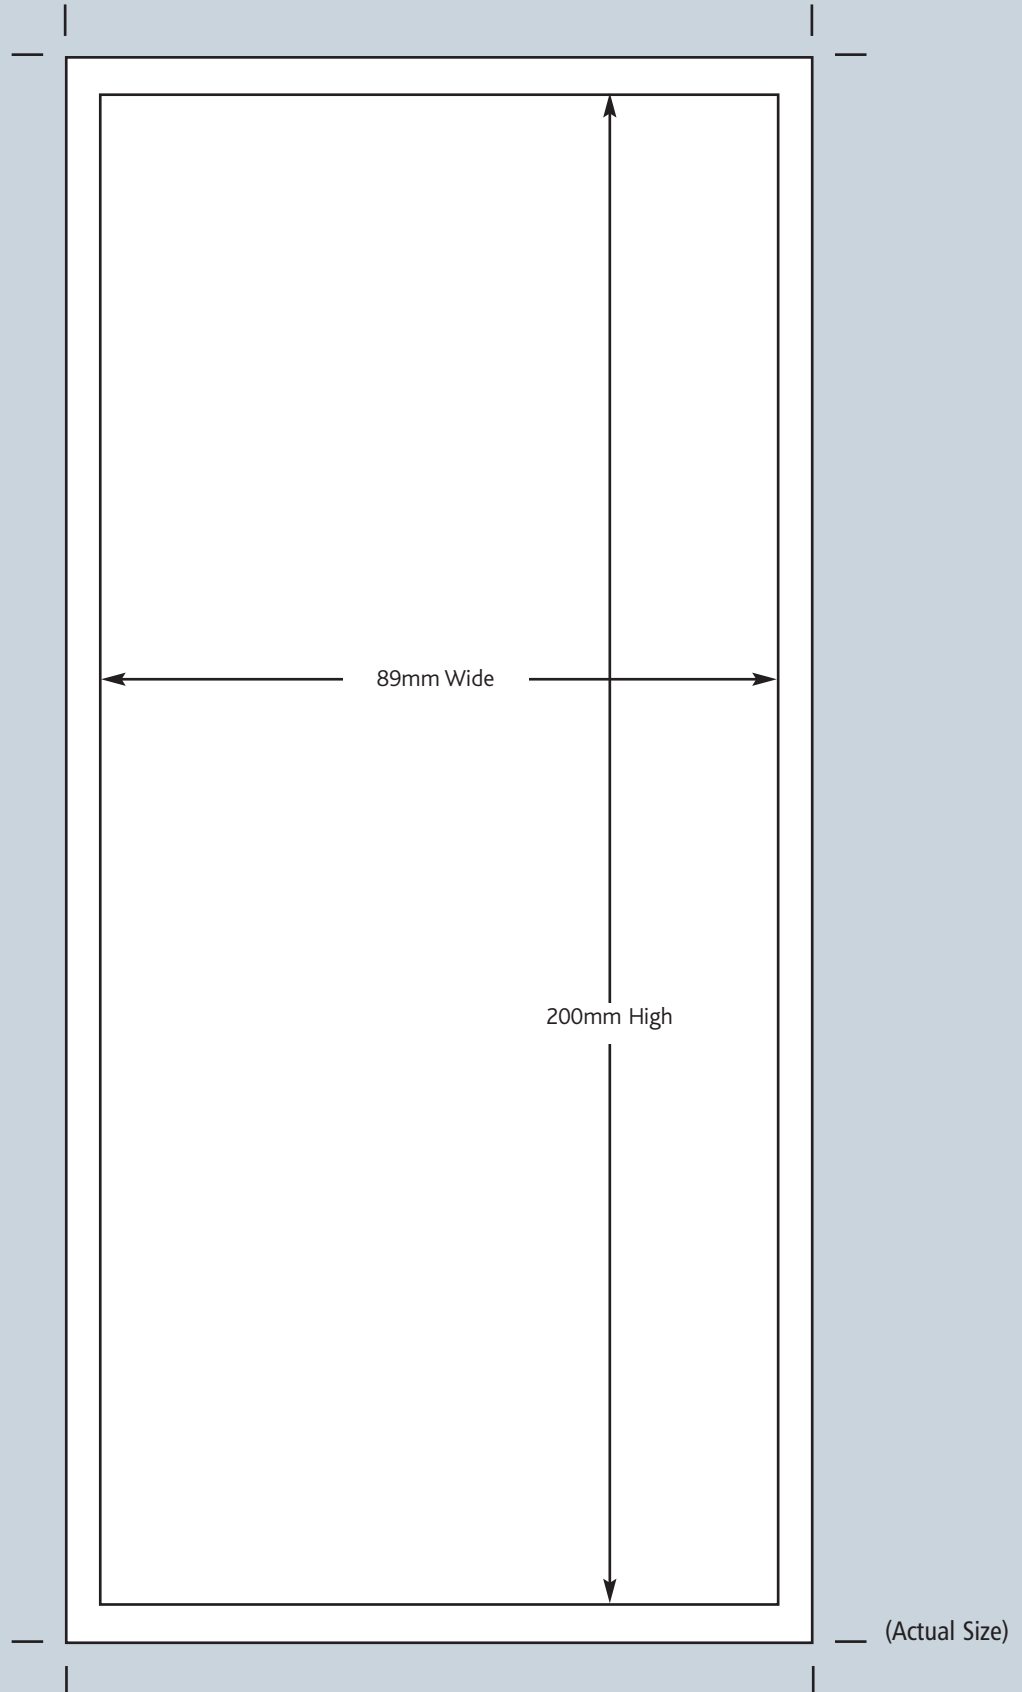

89mm x 48mm
Full Colour

89mm x 48mm

Half Page Advert

89mm x 90mm
Full Colour

89mm x 90mm

(Actual Size)

CLASSIC & CONTEMPORARY

OXFORD

M A P

Technical Specifications

Full Page Advert Bleeding to edge of page

99mm x 210mm + 5mm
Bleed all round. (Bleed is the
area trimmed off at the
printers and must be added
to all adverts that will run
up to the edge of the page)

Full Colour

5mm Bleed to be added
on each side of the Ad

(Actual Size)

CLASSIC & CONTEMPORARY

OXFORD

M A P

Technical Specifications

Full Page Advert
Fitting inside of
page

89mm x 200mm

Full Colour

CLASSIC & CONTEMPORARY
OXFORD
M A P

Technical Specifications

GEKKO MAP ADVERT SPECS:

Box:	89mm x 25mm - Landscape
Quarter Page:	89mm x 48mm - Landscape
Half Page:	89mm x 93mm
Full Page:	Bleeding up to the page edge 99mm x 210mm + 5mm Bleed around all sides - Portrait
Full Page:	Sitting 5mm inside page edge 89mm x 200mm - Portrait