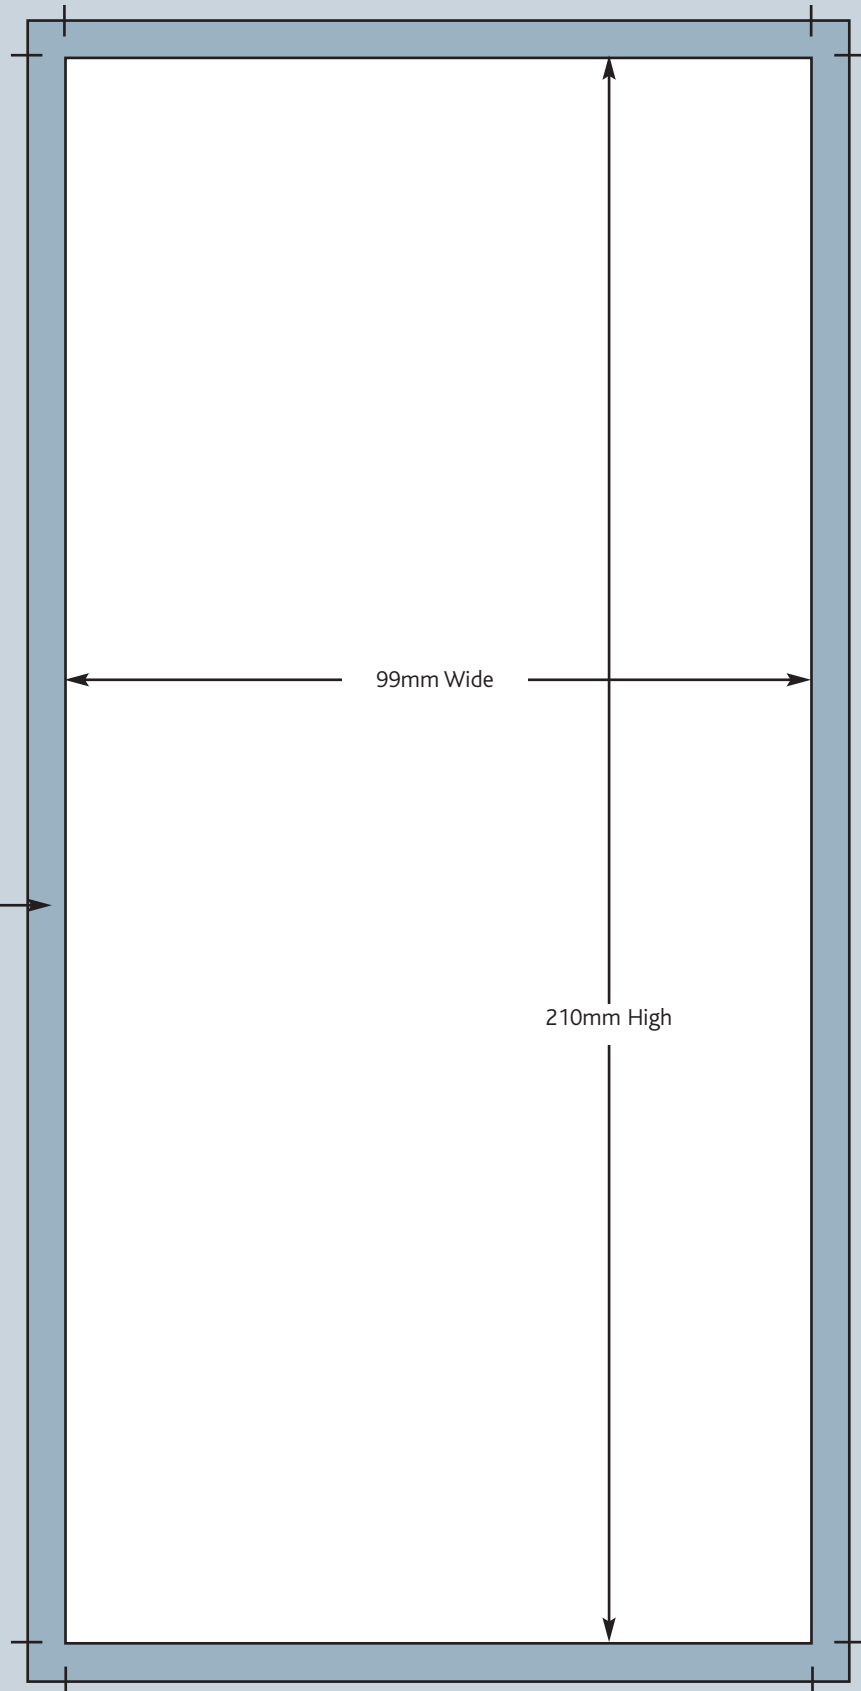

89mm x 48mm
Full Colour

89mm x 48mm

Half Page Advert

89mm x 90mm
Full Colour

89mm x 90mm

(Actual Size)

CLASSIC & CONTEMPORARY

OXFORD

M A P

Technical Specifications

Full Page Advert Bleeding to edge of page

99mm x 210mm + 5mm
Bleed all round. (Bleed is the
area trimmed off at the
printers and must be added
to all adverts that will run
up to the edge of the page)

Full Colour

5mm Bleed to be added
on each side of the Ad

(Actual Size)

CLASSIC & CONTEMPORARY

OXFORD

M A P

Technical Specifications

Full Page Advert
Fitting inside of
page

89mm x 200mm

Full Colour

CLASSIC & CONTEMPORARY
OXFORD
M A P

Technical Specifications

GEKKO MAP ADVERT SPECS:

Box:	89mm x 25mm - Landscape
Quarter Page:	89mm x 48mm - Landscape
Half Page:	89mm x 93mm
Full Page:	Bleeding up to the page edge 99mm x 210mm + 5mm Bleed around all sides - Portrait
Full Page:	Sitting 5mm inside page edge 89mm x 200mm - Portrait