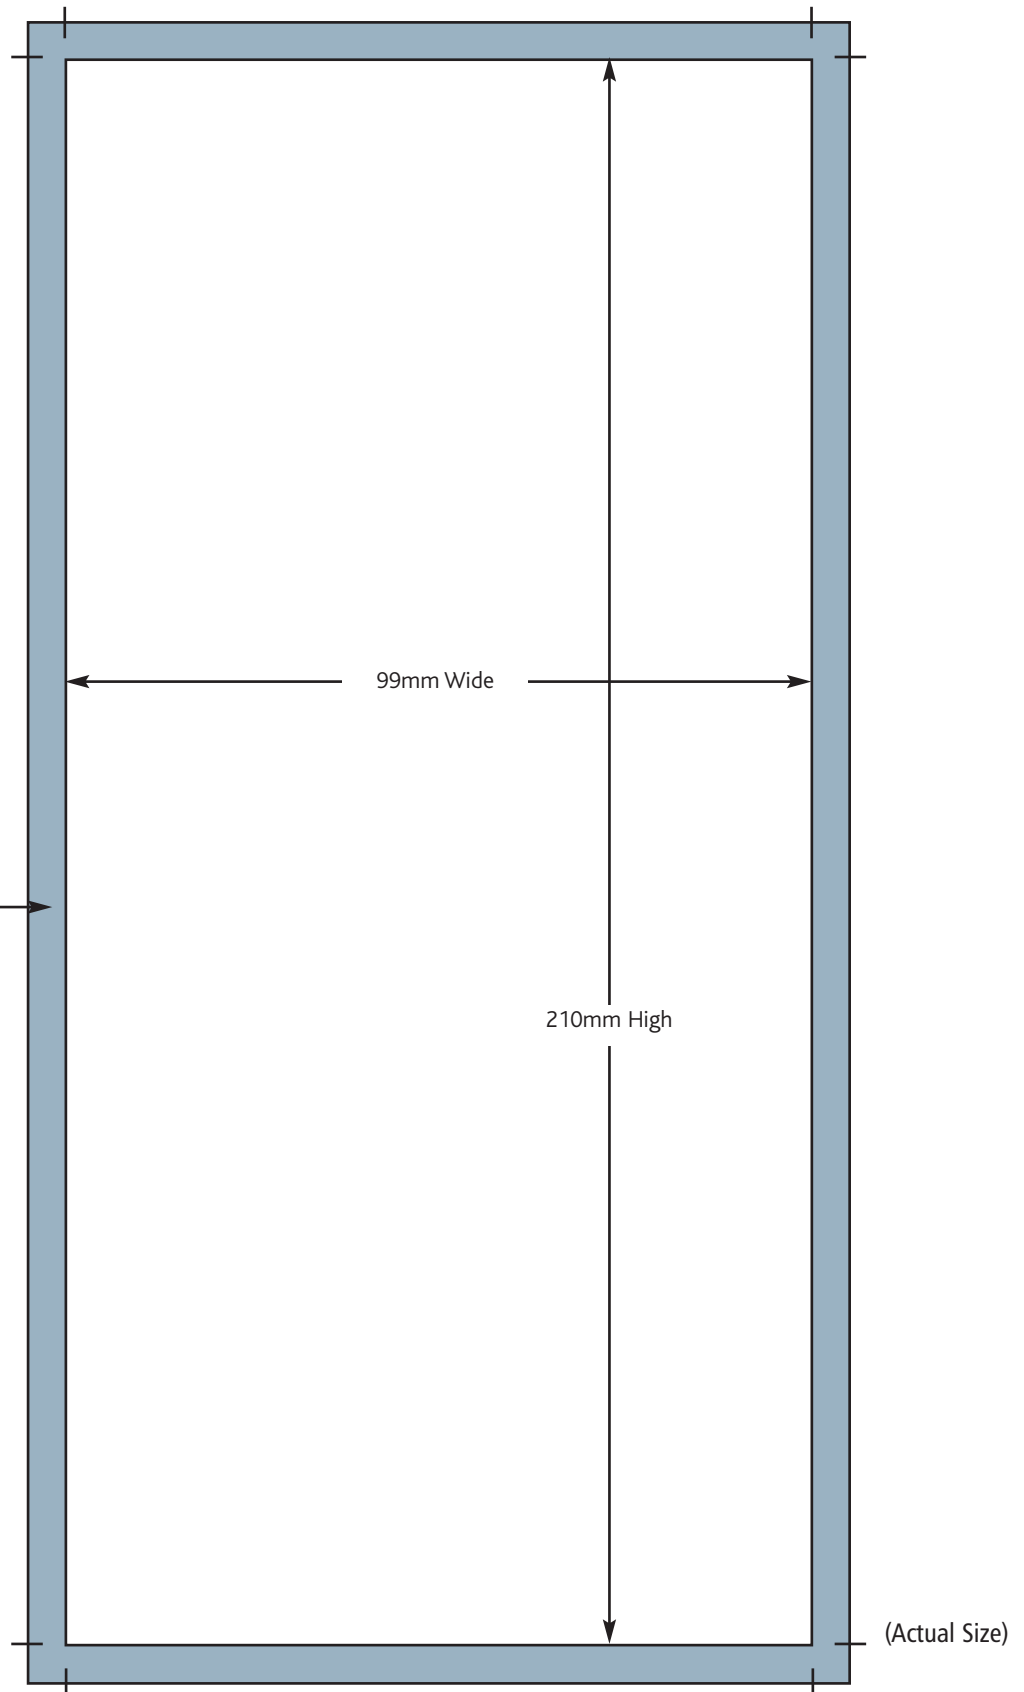

THE OXFORD MAP

S o u v e n i r M a p 2 0 0 9 / 1 0

Technical Specifications

Box Advert

89mm x 25mm
Full Colour

89mm x 25mm

Quarter Page Advert

89mm x 48mm
Full Colour

89mm x 48mm

Half Page Advert

89mm x 90mm
Full Colour

89mm x 90mm

(Actual Size)

THE OXFORD MAP

S o u v e n i r M a p 2 0 0 9 / 1 0

Technical Specifications

5mm Bleed to be added
on each side of the Ad

THE OXFORD MAP

S o u v e n i r M a p 2 0 0 9 / 1 0

Technical Specifications

Full Page Advert
Fitting inside of
page

89mm x 200mm

Full Colour

T H E B E S T I N
OXFORD
S o u v e n i r M a p 2 0 0 9 / 1 0

MAP ADVERT SPECS:

Box:	89mm x 25mm - Landscape
Quarter Page:	89mm x 48mm - Landscape
Half Page:	89mm x 93mm
Full Page:	Bleeding up to the page edge 99mm x 210mm + 5mm Bleed around all sides - Portrait
Full Page:	Sitting 5mm inside page edge 89mm x 200mm - Portrait