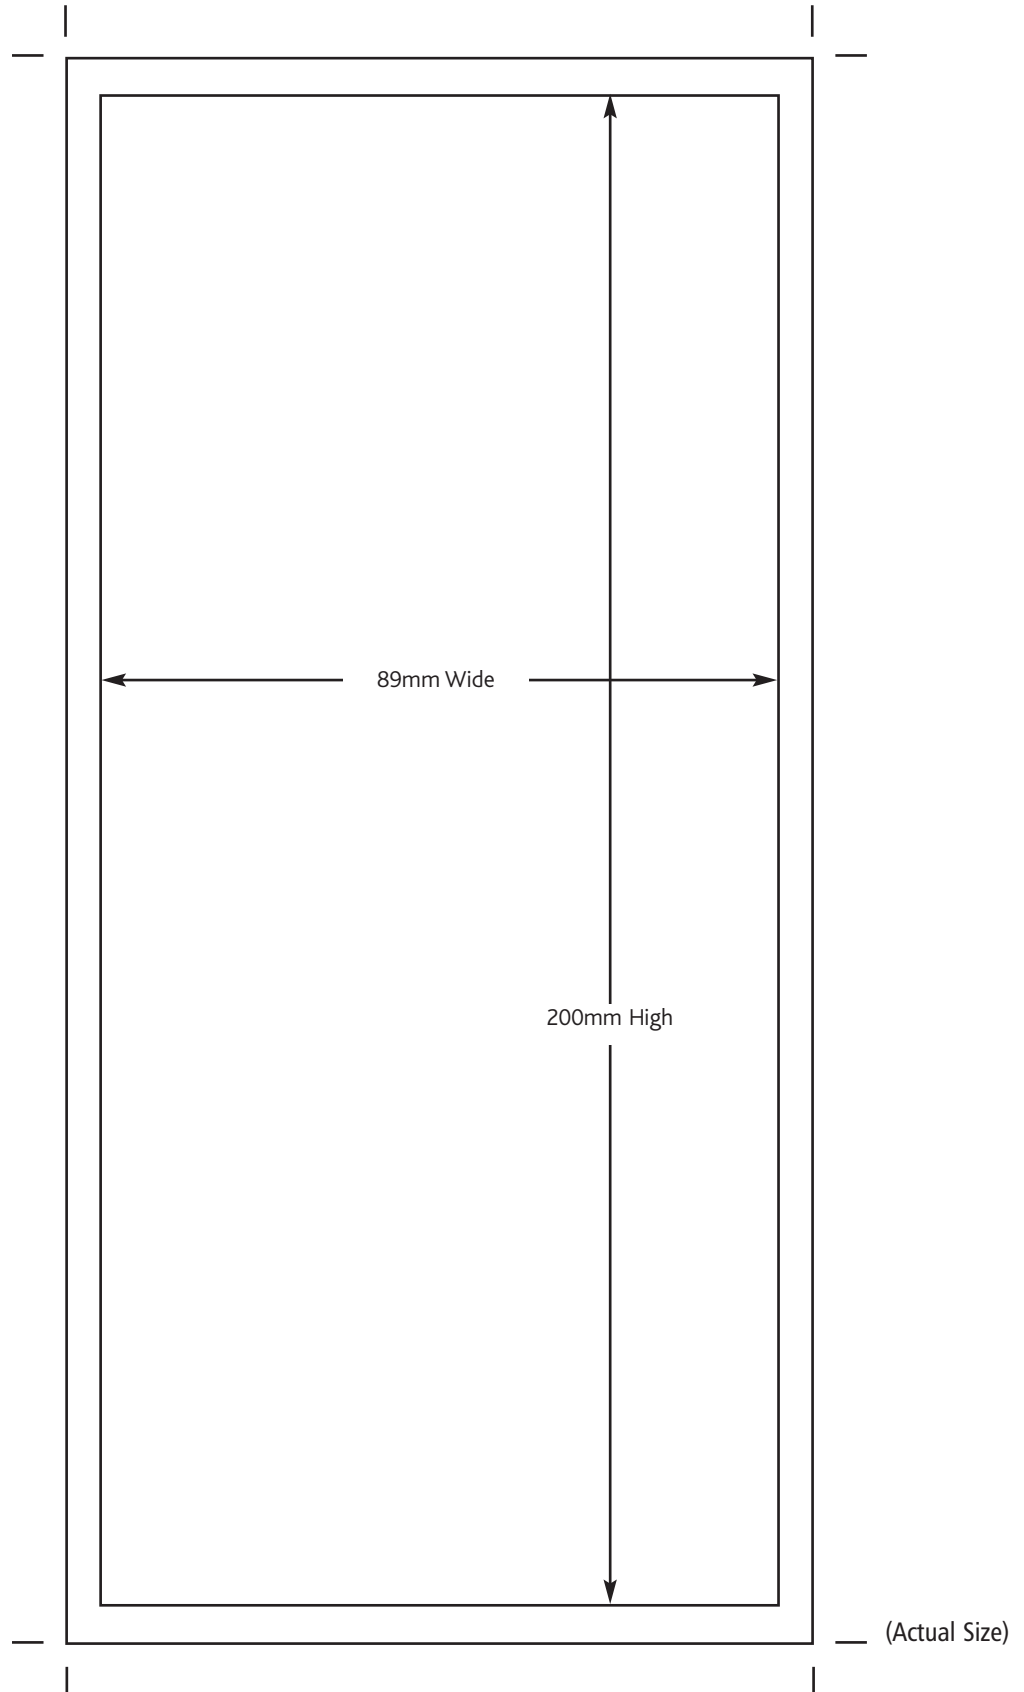

THE OXFORD MAP

S o u v e n i r M a p 2 0 0 9 / 1 0

Technical Specifications

Box Advert

89mm x 25mm
Full Colour

89mm x 25mm

Quarter Page Advert

89mm x 48mm
Full Colour

89mm x 48mm

Half Page Advert

89mm x 90mm
Full Colour

89mm x 90mm

(Actual Size)

THE OXFORD MAP

S o u v e n i r M a p 2 0 0 9 / 1 0

Technical Specifications

5mm Bleed to be added
on each side of the Ad

THE OXFORD MAP

S o u v e n i r M a p 2 0 0 9 / 1 0

Technical Specifications

Full Page Advert
Fitting inside of
page

89mm x 200mm

Full Colour

T H E B E S T I N
OXFORD
S o u v e n i r M a p 2 0 0 9 / 1 0

MAP ADVERT SPECS:

Box:	89mm x 25mm - Landscape
Quarter Page:	89mm x 48mm - Landscape
Half Page:	89mm x 93mm
Full Page:	Bleeding up to the page edge 99mm x 210mm + 5mm Bleed around all sides - Portrait
Full Page:	Sitting 5mm inside page edge 89mm x 200mm - Portrait